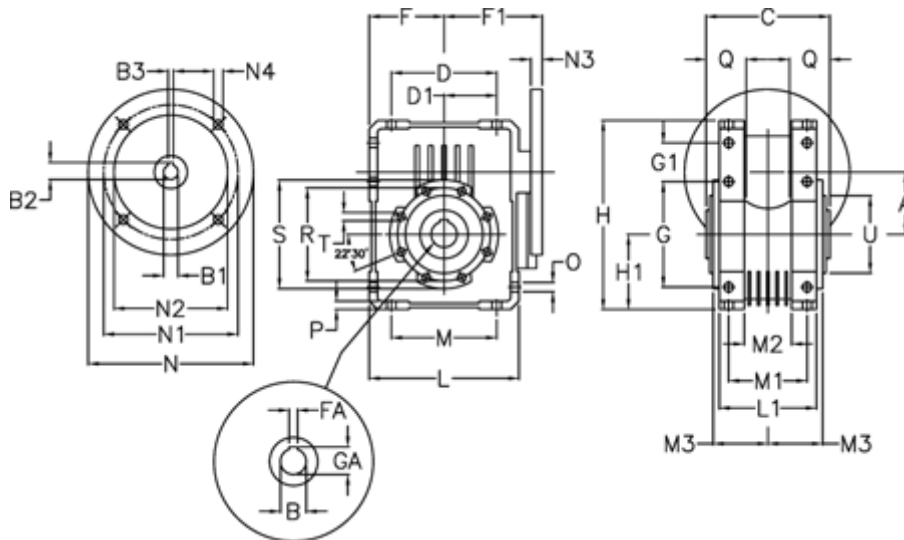

Article number: 392211000774536

Description: Worm Gear with Torque Limiter
W110 L2-U-7-P112 B5

Measures

A = 110.1	F = 125	L = 250	N2 = 180	T = M12x19
B = 42	F1 = 151	L1 = 143	N3 = 13	U = 130
B1 E7 = 28	FA = 12	M = 184	N4 = 13	
B2 = 31.3	G = 184	M1 = 115	O = 14	
B3 H9 = 8	G1 = 58	M2 = 69	P = 14	
C = 155	GA = 45.3	M3 = 73	Q = 45	
D = 174	H = 308	N = 250	R = 165	
D1 = 82	H1 = 125	N1 = 215	S = 200	